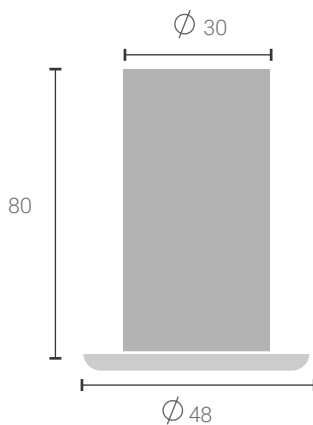

PERDU ONE

Recessed | Downlight

A state-of-the-art ceiling recessed luminaire for a more muted source of light that offers unparalleled visual comfort.

Cutout Diameter : 43 mm
All dimensions are in mm

For product ordering codes and installation refer to end pages

Warranty 5 years

Colors Available

Max Lamp Lumen :	640 lm
System Wattage :	7.5 W (max)
DC Current :	500 mA
Efficiency :	~70%
Input :	220 - 240V ~ 50/60 Hz
CCT (K) :	2200K - 5700K
Driver :	Remote Electronic
Tunable :	No
Dimmable :	On Request
Beam Angle :	FWTM/FWHM 47°/35° (Narrow) FWTM/FWHM 80°/57° (Wide)
UGR Value	< 17
CRI :	97 (max)