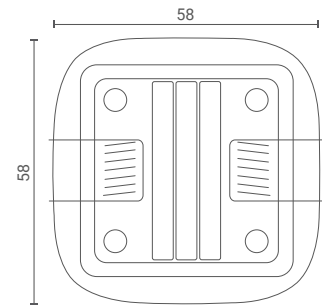

Hewen 1x

Recessed Downlight (Narrow)

Introducing ceiling-recessed downlight that highlight the desired subject or place and provide optimum illumination by being nondescript.

The simplicity of its form provides smooth integration in architectural features.

Product Specs :

Model name :	Hewen 1x Recessed Downlight Narrow
Weight:	
Certificate Available:	Self Declaration Certificates
Colors Available:	Black / White
System Lumen:	276 lm
System Wattage:	8 W
DC Current:	500 mA
Efficacy:	36 lm/W
CCT(K) :	3000K
CRI:	> 90
Bining:	≤3SDCM
Lifetime:	L80/B10 (>50,000hrs@Ta-30°C)
Beam Angle:	37°
IP Rating:	IP20
UGR:	<13
Efficiency:	>75%