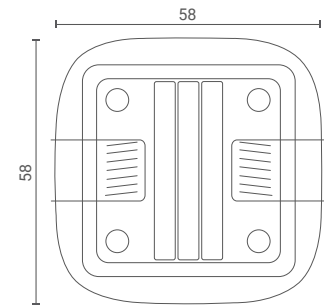

Hewen 1x

Recessed Downlight (Narrow)

Introducing ceiling-recessed downlight that highlight the desired subject or place and provide optimum illumination by being nondescript.

The simplicity of its form provides smooth integration in architectural features.

Product Specs :

Model name :	Hewen 1x Recessed Downlight Narrow
Weight:	
Certificate Available:	Self Declaration Certificates
Colors Available:	Black / White
System Lumen:	317 lm
System Wattage:	8 W
DC Current:	500 mA
Efficacy:	42 lm/W
CCT(K) :	4000K
CRI:	> 90
Bining:	≤3SDCM
Lifetime:	L80/B10 (>50,000hrs@Ta-30°C)
Beam Angle:	37°
IP Rating:	IP20
UGR:	<11
Efficiency:	>75%