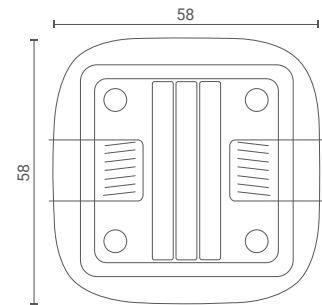

Hewen 1x

Recessed Downlight (Wide)

Introducing ceiling-recessed downlight that highlight the desired subject or place and provide optimum illumination by being nondescript.

The simplicity of its form provides smooth integration in architectural features.

Product Specs :

Model name :	Hewen 1x Recessed Downlight Wide
Weight:	
Certificate Available:	Self Declaration Certificates
Colors Available:	Black / White
System Lumen:	339 lm
System Wattage:	8 W
DC Current:	500 mA
Efficacy:	45 lm/W
CCT(K) :	3000K
CRI:	> 90
Bining:	≤3SDCM
Lifetime:	L80/B10 (>50,000hrs@Ta-30°C)
Beam Angle:	55°
IP Rating:	IP20
UGR:	<32
Efficiency:	>75%