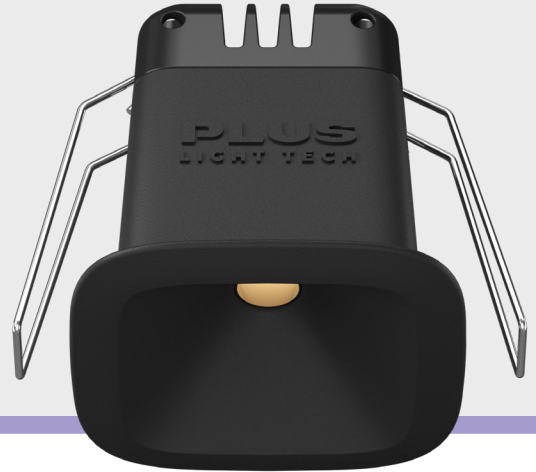

Hewen 1x

Recessed Downlight (Wide)

Introducing ceiling-recessed downlight that highlight the desired subject or place and provide optimum illumination by being nondescript.

The simplicity of its form provides smooth integration in architectural features.

Product Specs :

Model name :	Hewen 1x Recessed Downlight Wide
Weight:	
Certificate Available:	Self Declaration Certificates
Colors Available:	Black / White
System Lumen:	339 lm
System Wattage:	8 W
DC Current:	500 mA
Efficacy:	45 lm/W
CCT(K) :	3000K
CRI:	> 90
Bining:	≤3SDCM
Lifetime:	L80/B10 (>50,000hrs@Ta-30°C)
Beam Angle:	55°
IP Rating:	IP20
UGR:	<32
Efficiency:	>75%