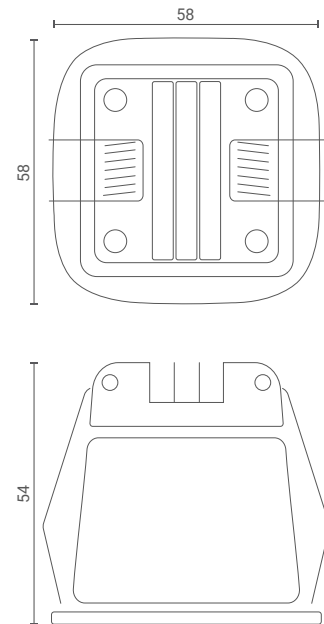

# Hewen 1x

Recessed Downlight (Wide)

Introducing ceiling-recessed downlight that highlight the desired subject or place and provide optimum illumination by being nondescript.

The simplicity of its form provides smooth integration in architectural features.

## Product Specs :

Model name :	<b>Hewen 1x Recessed Downlight Wide</b>
Weight:	
Certificate Available:	<b>Self Declaration Certificates</b>
Colors Available:	<b>Black / White</b>
System Lumen:	<b>334 lm</b>
System Wattage:	<b>8 W</b>
DC Current:	<b>500 mA</b>
Efficacy:	<b>44 lm/W</b>
CCT(K) :	<b>4000K</b>
CRI:	<b>&gt; 90</b>
Bining:	<b>≤3SDCM</b>
Lifetime:	<b>L80/B10 (&gt;50,000hrs@Ta-30°C)</b>
Beam Angle:	<b>54°</b>
IP Rating:	<b>IP20</b>
UGR:	<b>&lt;32</b>
Efficiency:	<b>&gt;75%</b>