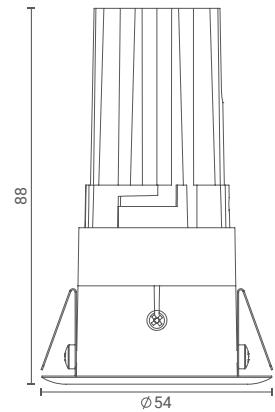

# Perdu One

Deep Recessed Downlight 10mm (Narrow)

Introducing ceiling- recessed downlight that highlight the desired subject or place and provide optimum illumination by being nondescript.

The simplicity of its form provides smooth integration in architectural features.

## Product Specs :

Model name :	<b>Perdu One Deep Recessed 10mm Narrow</b>
Weight:	<b>150gm</b>
Certificate Available:	<b>Self Declaration Certificates</b>
Colors Available:	<b>Black / White</b>
System Lumen:	<b>318 lm</b>
System Wattage:	<b>8 W</b>
DC Current:	<b>500 mA</b>
Efficacy:	<b>41 lm/W</b>
CCT(K) :	<b>3000K</b>
CRI:	<b>&gt; 90</b>
Bining:	<b>≤3SDCM</b>
Lifetime:	<b>L80/B10 (&gt;50,000hrs@Ta-30°C)</b>
Beam Angle:	<b>39°</b>
IP Rating:	<b>IP20</b>
UGR:	<b>&lt;12</b>
Efficiency:	<b>&gt;75%</b>